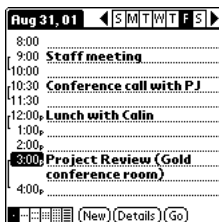

Treo 180 has a built-in keyboard, making one-handed access easy and thumb typing fast.

Treo 180g features the popular Graffiti® handwriting software.

Treo is a mobile phone

This dual-band world phone* comes with all the features you expect in a mobile phone like speed dial, three-way calling and call history. Plus, it has some great extra features like full integration with the built-in PhoneBook so you can dial direct from your contact list and Instant Lookup so you can easily search for contacts by names or initials.